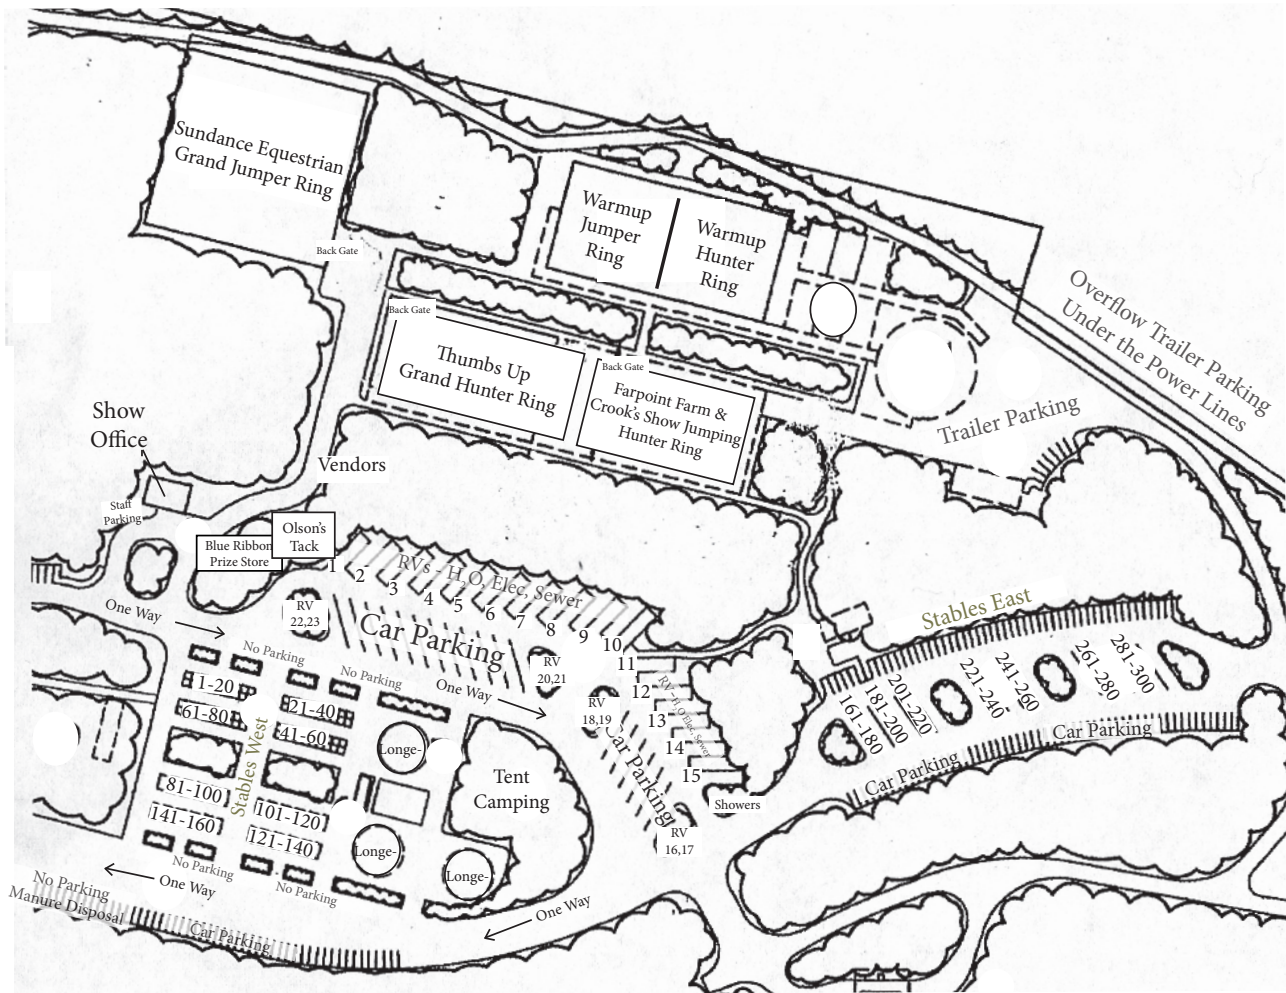

WASHINGTON STATE HORSE PARK CLE ELUM, WA

**DRIVING DIRECTIONS**

From I90 Eastbound - Take Exit 84; after exit ramp take first left (between Chevron and Windermere) onto Douglas Munro Blvd., stay on this road as it quickly turns left and proceed 0.7 miles past cemetery to entrance to the Horse Park.

From I90 Westbound - Take Exit 84; at end of exit ramp turn right onto Oakes Ave., proceed 0.5 miles to light; make left onto W. First St. and continue 0.7 miles; make right (between Chevron and Windermere) onto Douglas Munro Blvd., stay on this road as it quickly turns left and proceed 0.7 miles past cemetery to entrance to the Horse Park.