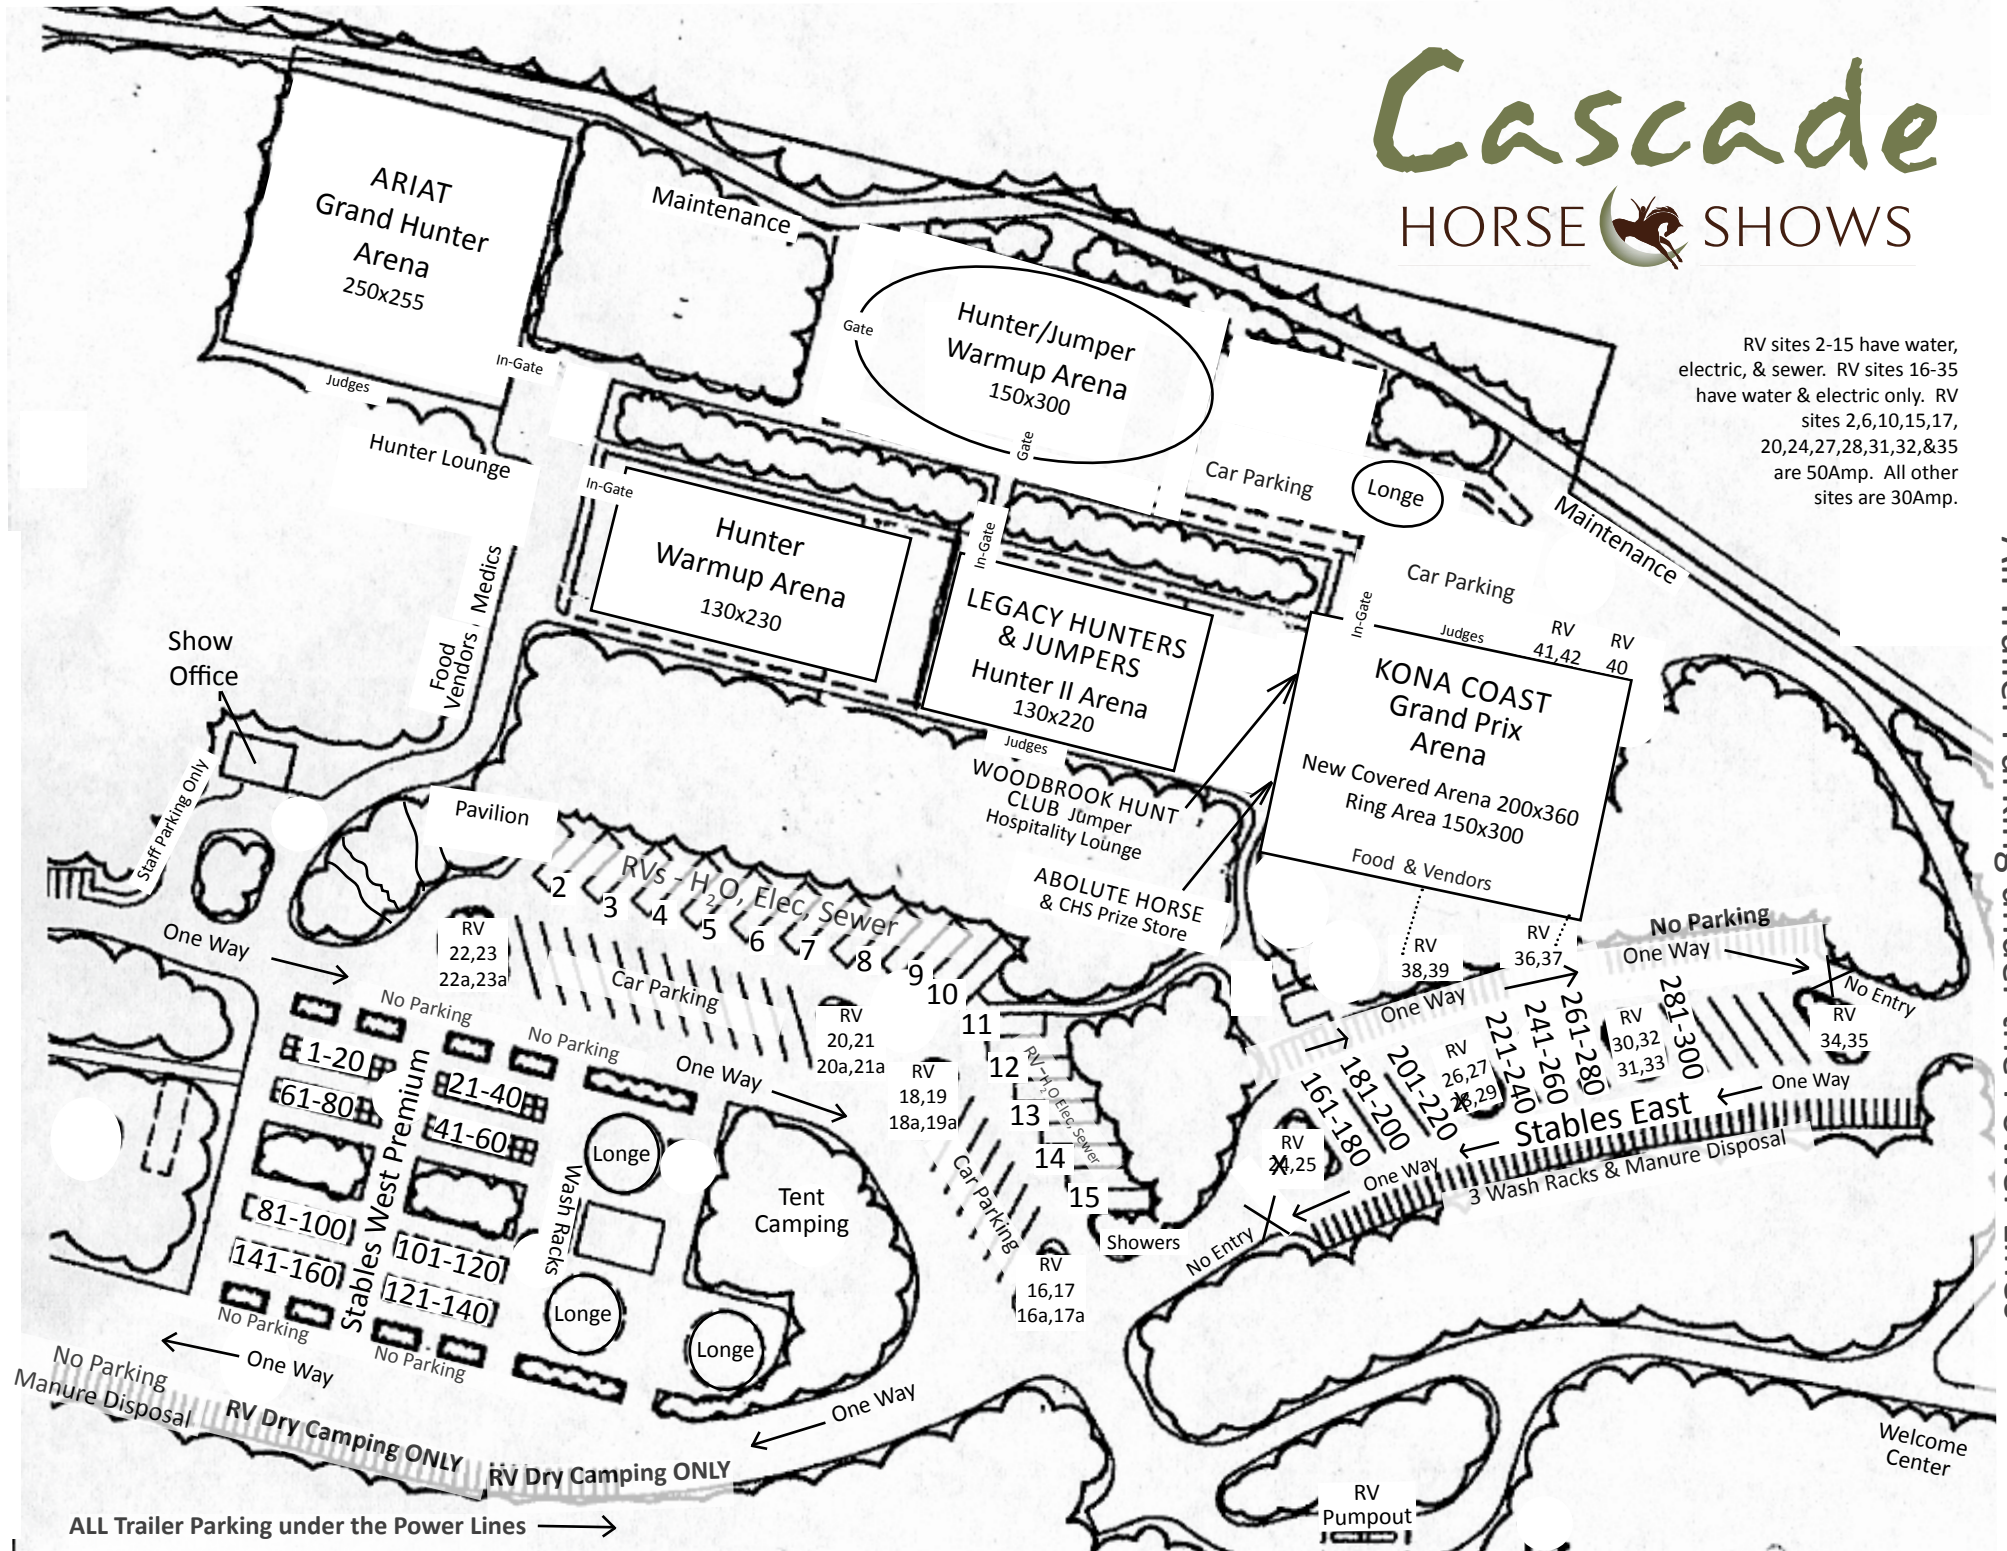

Cascade

HORSE SHOWS

RV sites 2-15 have water, electric, & sewer. RV sites 16-35 have water & electric only. RV sites 2,6,10,15,17, 20,24,27,28,31,32,&35 are 50Amp. All other sites are 30Amp.

All Trailer Parking under the Power Lines

ALL Trailer Parking under the Power Lines →