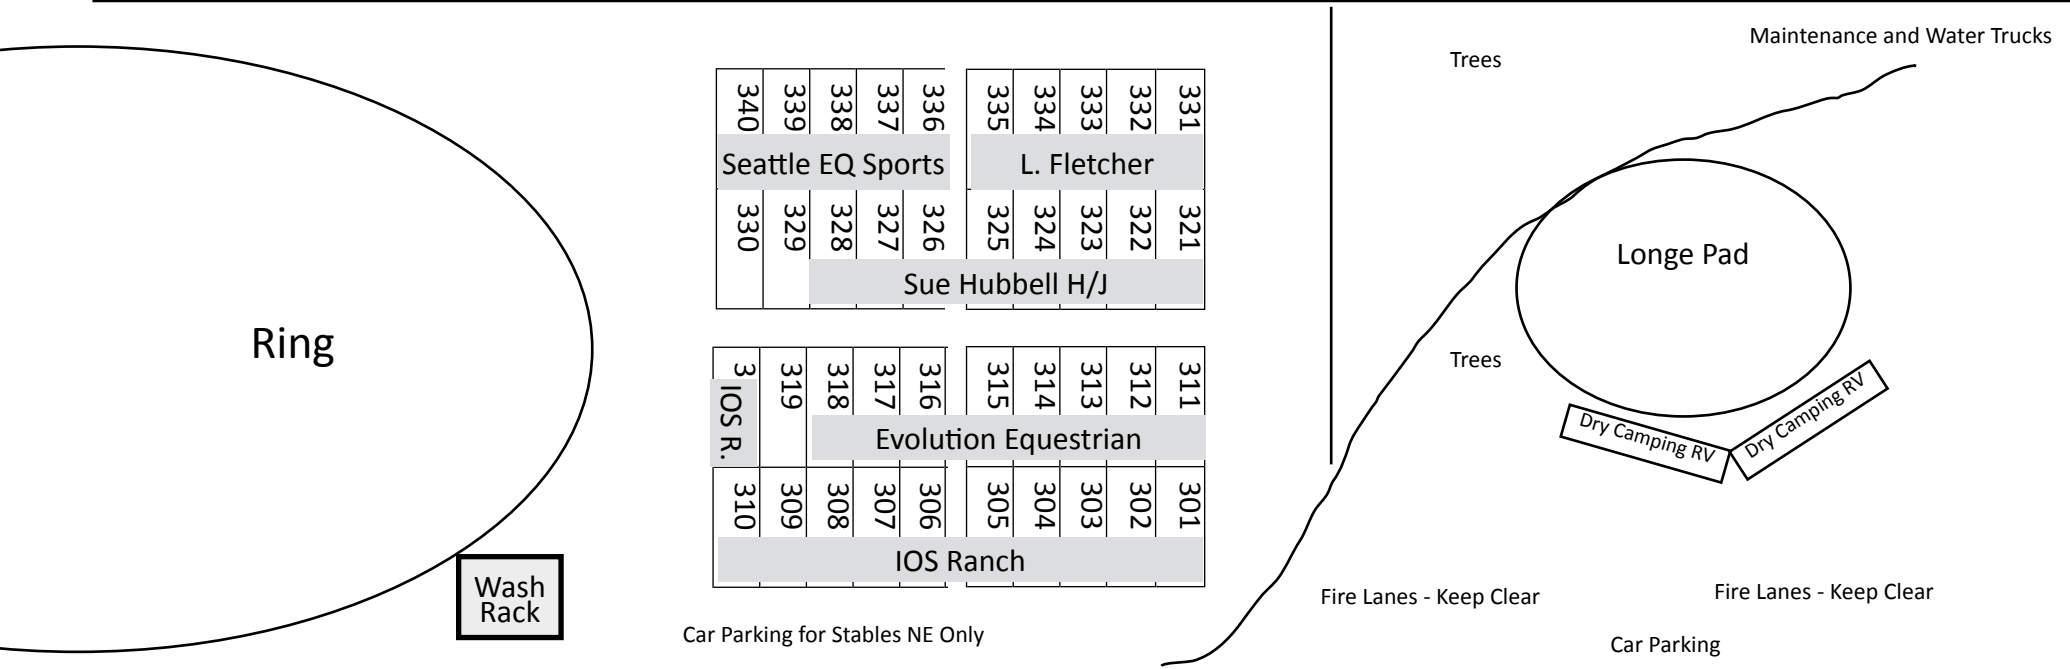

Trees
RV
24,25

Trees
RV
26,27
28
29

Trees
RV
30,32
31,33

← ONE WAY ←

Driveway must be kept clear during show

← ONE WAY ←

Swiftwater Invitational - Week 1

Stables North Stalls 301-340

Swiftwater Invitational - Week 1

Driveway must be kept clear during show

Driveway must be kept clear during show